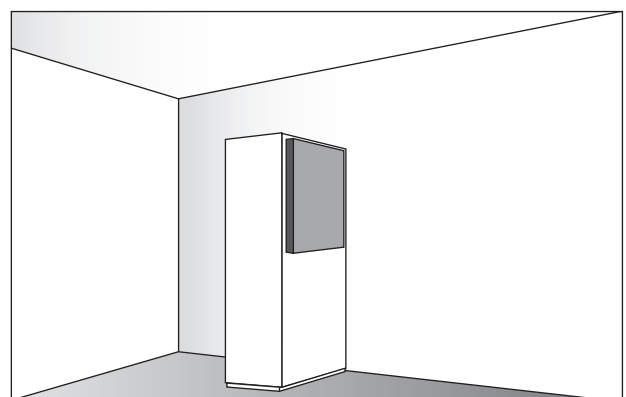

und Plattenwerkstoffen (z.B. Möbelerückwände).
or paneling (for example, the backs of furniture).