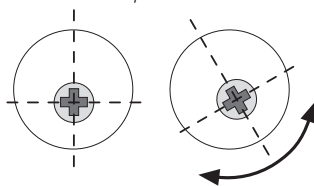

Universal tool for hanging individual panels on any type of wall or paneling (for example, the backs of furniture). The eccentric screw brace can be used with other types of screws/anchors, if necessary. The supplied spacers enable you to install the panels at varying distances from the wall to compensate for any unevenness or ensure ventilation of cold walls.

Inhalt / Included components

Für ein Paneel:
 2x Exzentrischer Schraubbeschlag
 2x Senkkopfschraube
 2x Universaldübel
 2x Abstandhalter Universal

*For one panel:
 2x Eccentric screw brace
 2x Countersunk screw
 2x Universal screw anchor
 2x Universal spacer*

exzentrischer Beschlag
 eccentric screw brace

Draufsicht
 top view

flexible Schrauben und Dübelwahl
 flexible choice of screws and anchors

Anwendung / Application

Einzelhängung an allen Wänden, ...
 Hanging on any type of wall, ...