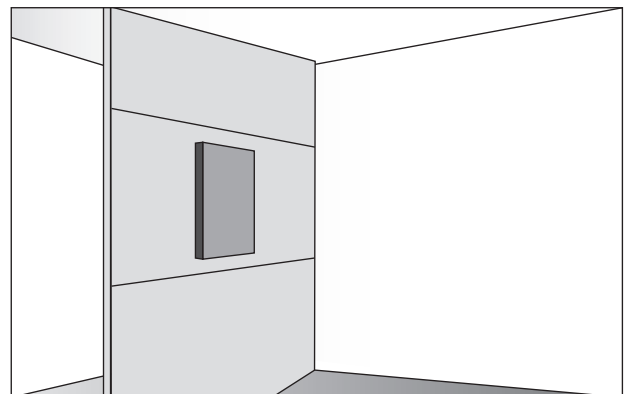

Universal tool for hanging individual panels on any type of wall or paneling (for example, the backs of furniture). The eccentric screw brace can be used with other types of screws/anchors, if necessary. The supplied spacers enable you to install the panels at varying distances from the wall to compensate for any unevenness or ensure ventilation of cold walls.

exzentrischer Beschlag
 eccentric screw brace

Draufsicht
 top view

flexible Schrauben und Dübelwahl
 flexible choice of screws and anchors

Anwendung / Application

Einzelhängung an allen Wänden, ...
 Hanging on any type of wall, ...