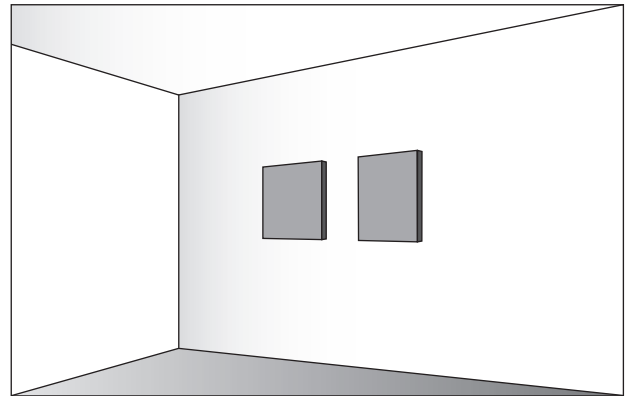

Universal tool for hanging individual panels on any type of wall or paneling (for example, the backs of furniture). The eccentric screw brace can be used with other types of screws/anchors, if necessary. The supplied spacers enable you to install the panels at varying distances from the wall to compensate for any unevenness or ensure ventilation of cold walls.

exzentrischer Beschlag
 eccentric screw brace

Draufsicht
 top view

flexible Schrauben und Dübelwahl
 flexible choice of screws and anchors

Anwendung / Application

Einzelhängung an allen Wänden, ...
 Hanging on any type of wall, ...