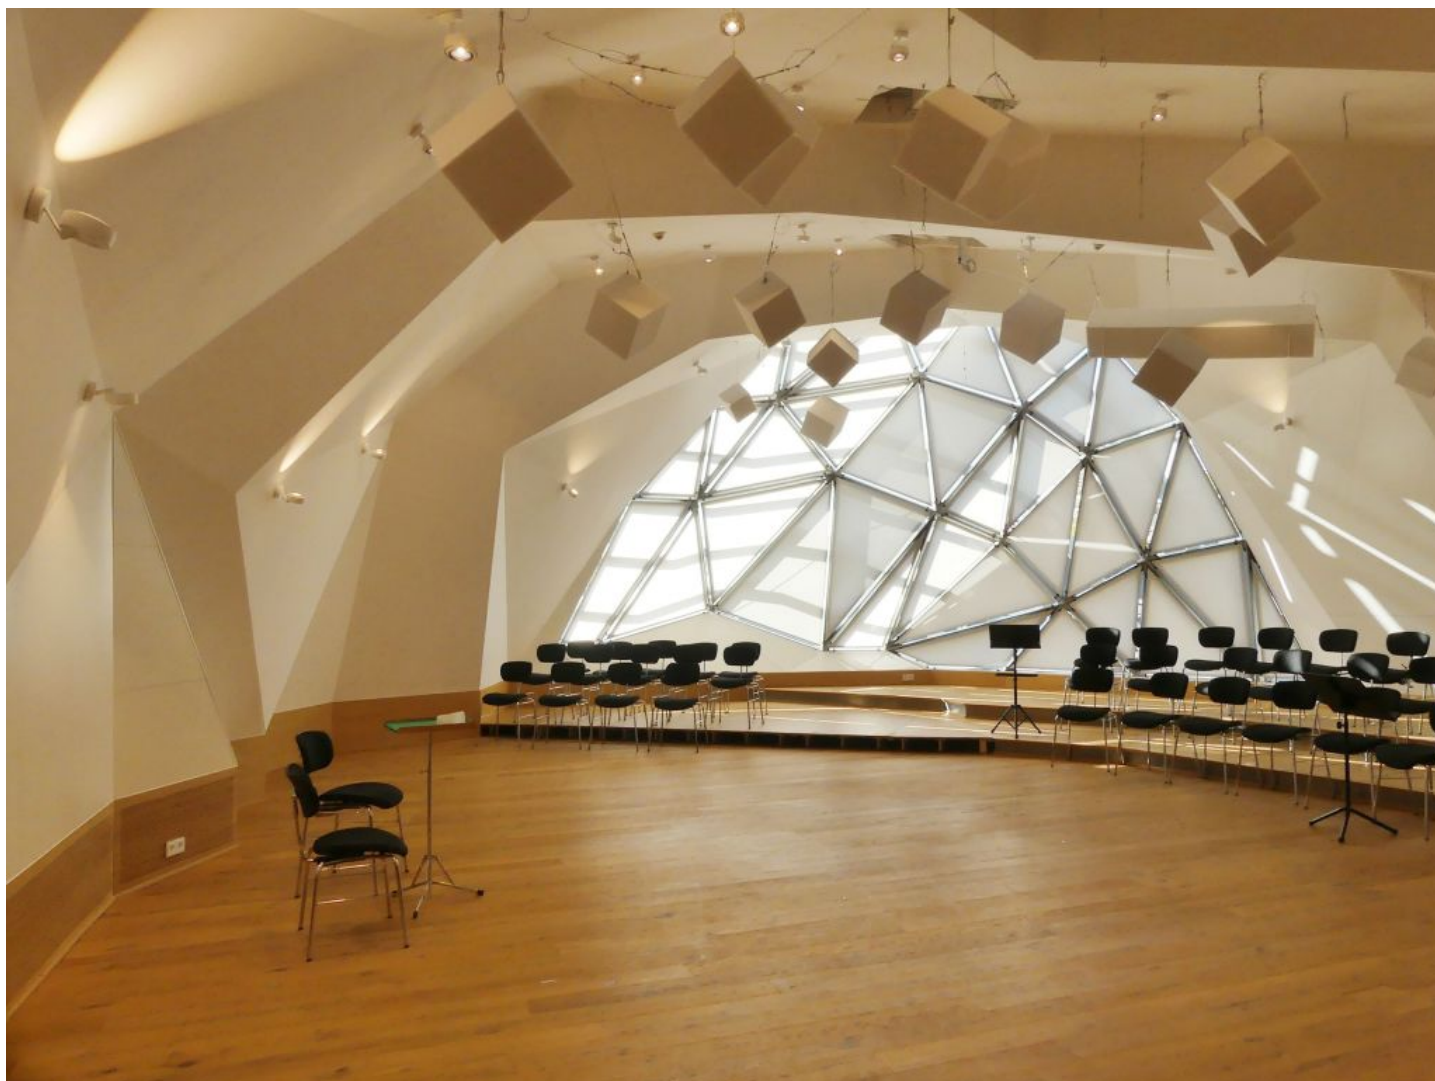

Education/Culture

Theatre at the Gärtnerplatz

The highlight of the orchestra rehearsal hall is the shaped glass façade, which offers a view across Munich.

Starting Point

The new building primarily serves as an orchestra rehearsal hall and offers space for 70 musicians and 80 choristers. In order to achieve maximum acoustic room volume, a dome-shaped basic geometry was chosen that allows a lot of daylight into the room. The façade consists of custom-made triangular profiles.

Solution

The façade of custom-made triangular profiles lets plenty of light into the rehearsal hall. The flame-retardant textile Shade Medium was stretched over custom-made 3mm-thick aluminium frames. The anti-glare frames are individually adapted to each window and can be removed at any time using practical magnetic holders. This guarantees sun and glare protection with the best possible view to the outside.