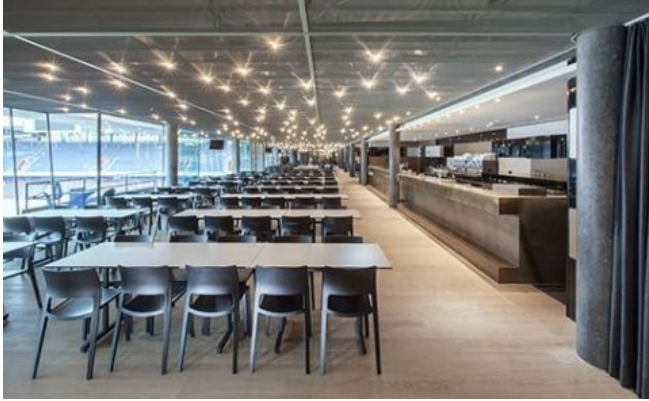

ホスピタリティ

Premiumlounge, Stadion St. Jakob Park – Basel

Heavy, colored curtains bring warmth into the room concept and improve the room acoustics.

Starting Point

The redesign of the Premium Lounge of FC Basel in the St. Jakob Park stadium provides for a completely new interior and food concept. Large-scale, haptic materials convey value and emotion to the guests. The strip-shaped cladding of the walls in concrete, brass and colored glass creates a play of shine, reflection and rough surfaces.

Solution

Heavy textile curtains visually break up the strict, horizontal layering of materials along the walls and significantly improve the room acoustics.

A Cooking Lounge was also planned on the access level to complement the gastronomic offerings in the stadium. The industrial-looking room with concrete floor, concrete columns and colored curtains was equipped with two large cooking stations.

Object

Premiumlounge, Stadion St. Jakob Park, Basel, Switzerland

Concept

CBA Clemens Bachmann Architekten, Munich, Germany

Photos

Bernd Ducke, Germany

商品

LORD III